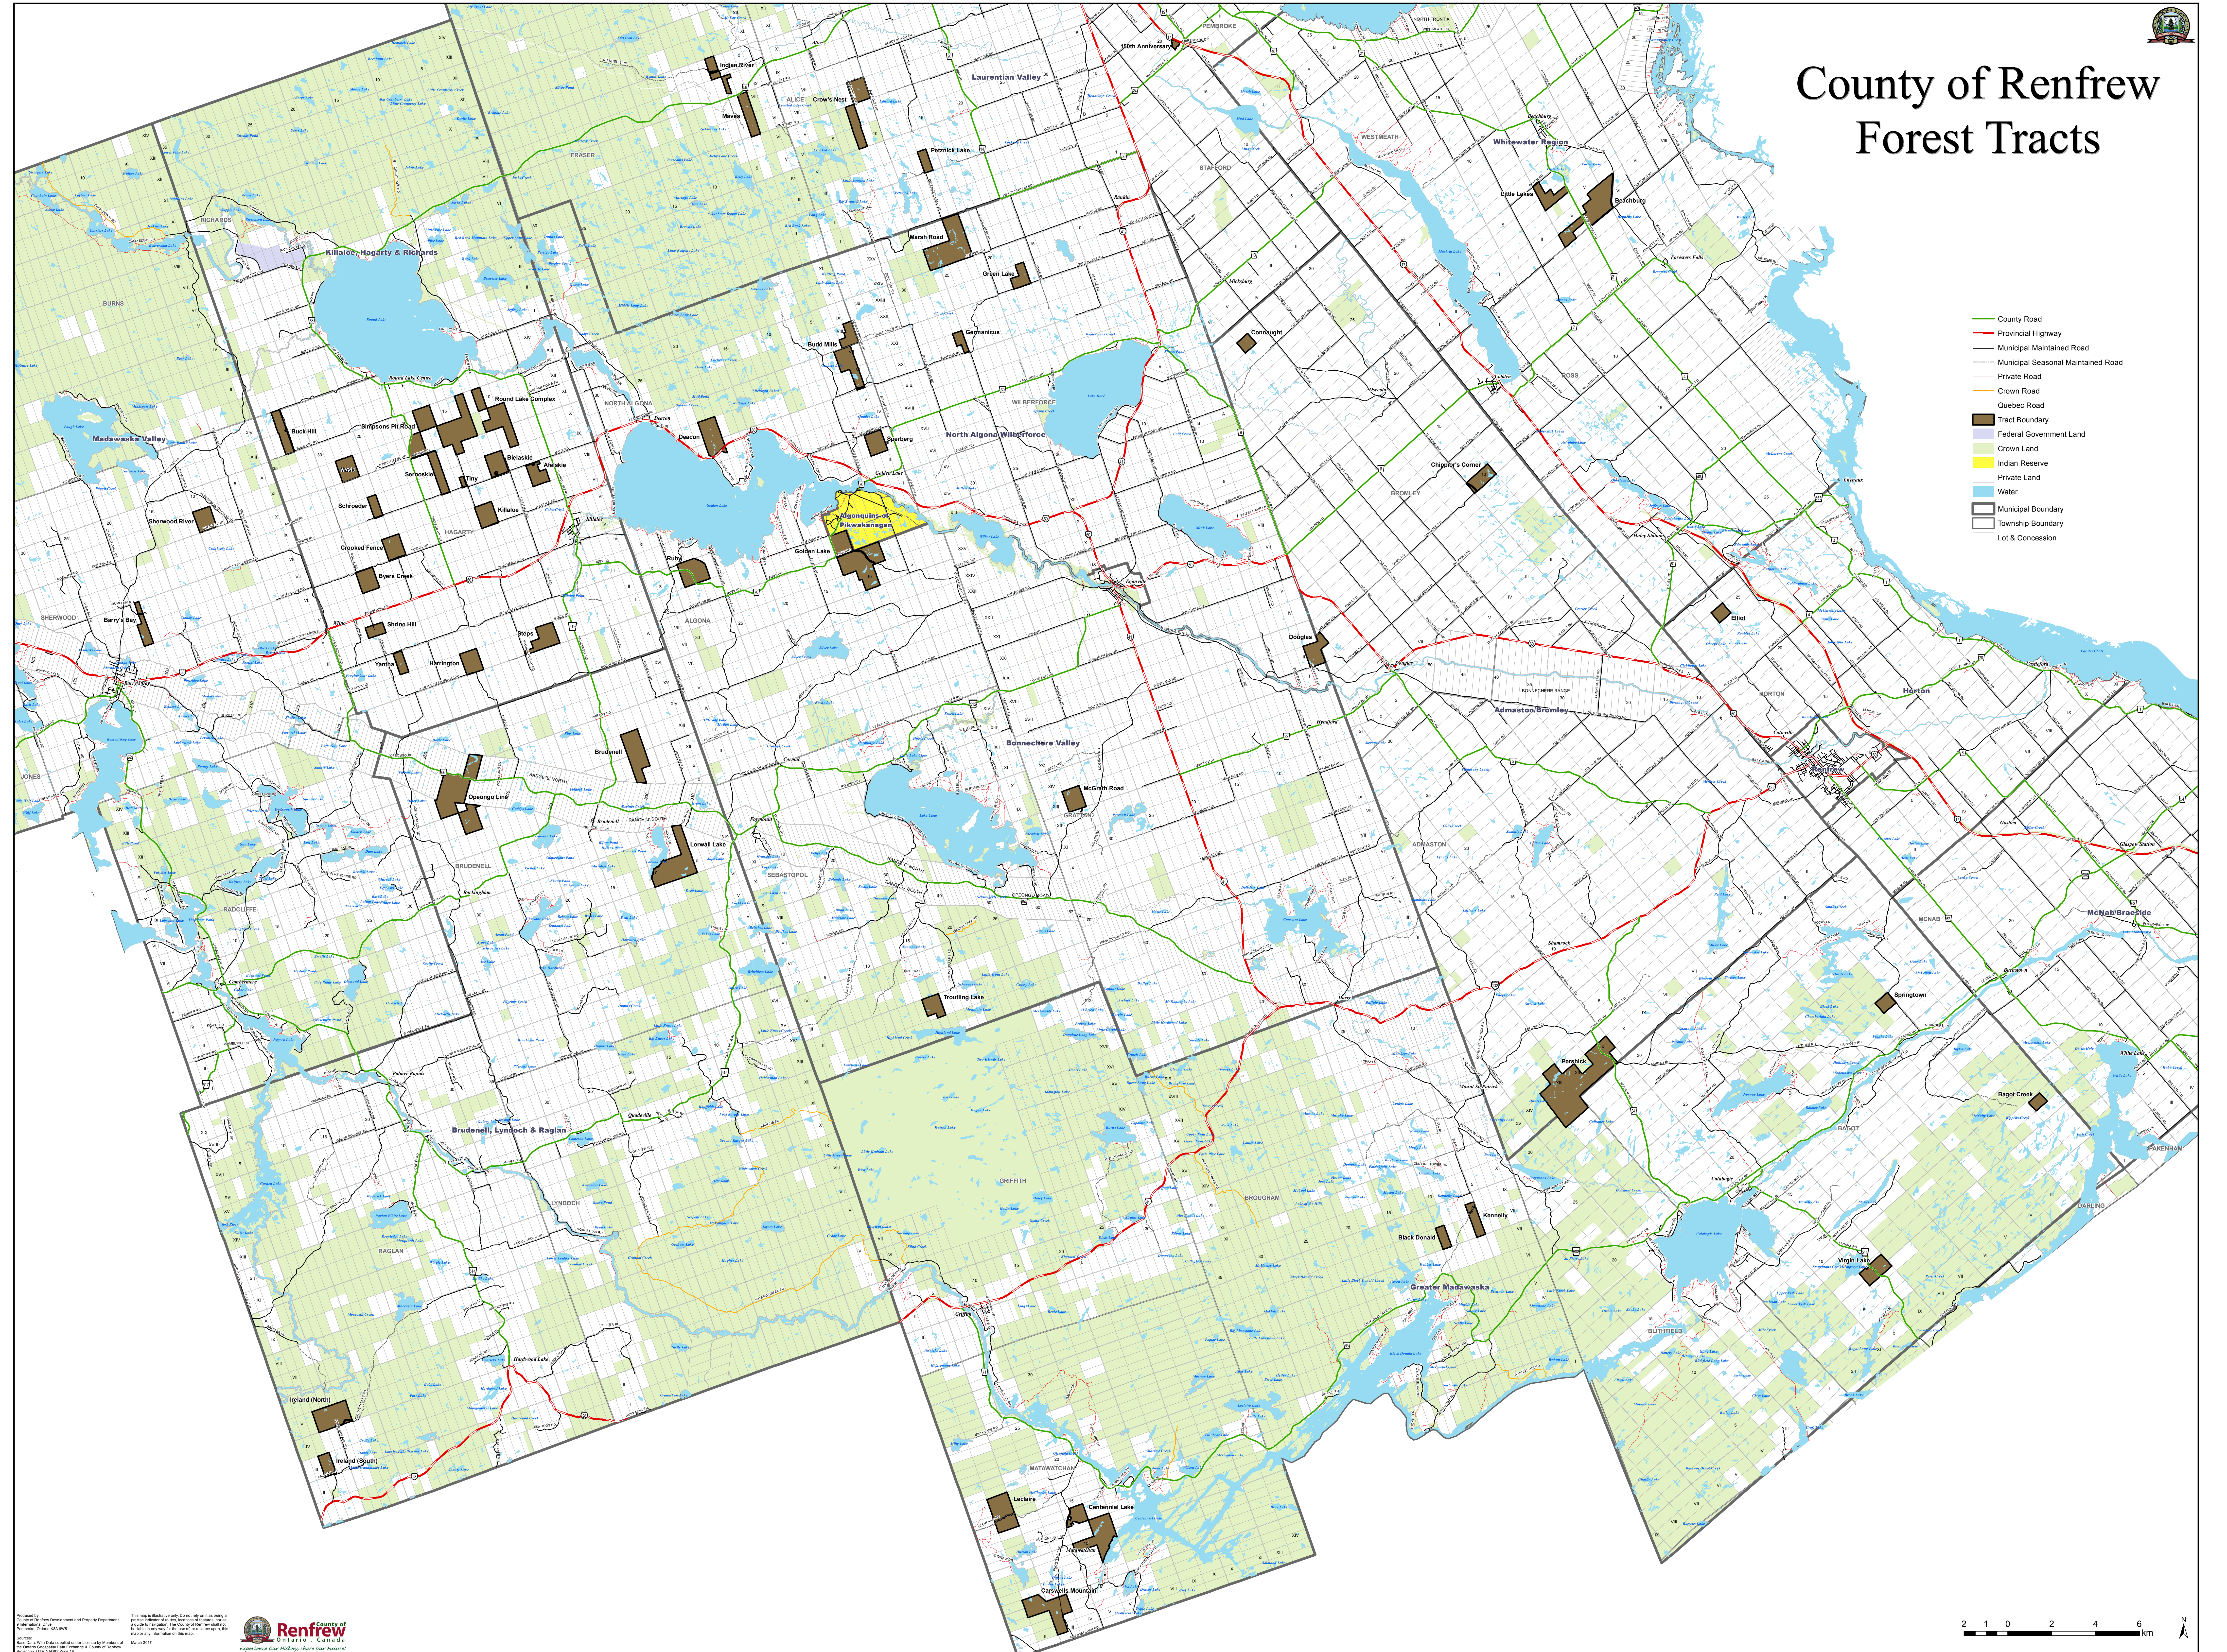

# County of Renfrew Forest Tracts

- County Road
- Provincial Highway
- Municipal Maintained Road
- Municipal Seasonal Maintained Road
- Private Road
- Crown Road
- Quebec Road
- Tract Boundary
- Federal Government Land
- Crown Land
- Indian Reserve
- Private Land
- Water
- Municipal Boundary
- Township Boundary
- Lot & Concession

Produced by  
County of Renfrew Development and Property Department  
Renfrew, Ontario K6A 6E5

©2011, Queen's Printer for Ontario